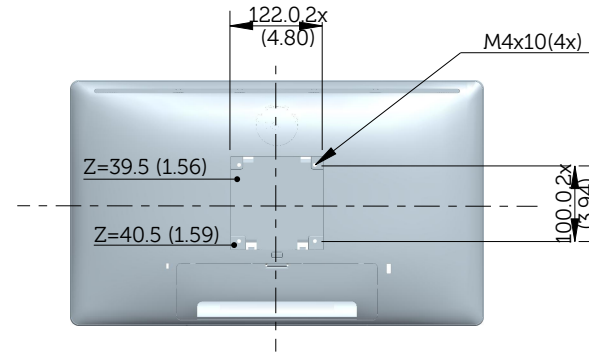

P2314H Outline Dimension

Nominal Dimensions
Unit:mm(inch)

Back View of Monitor without stand